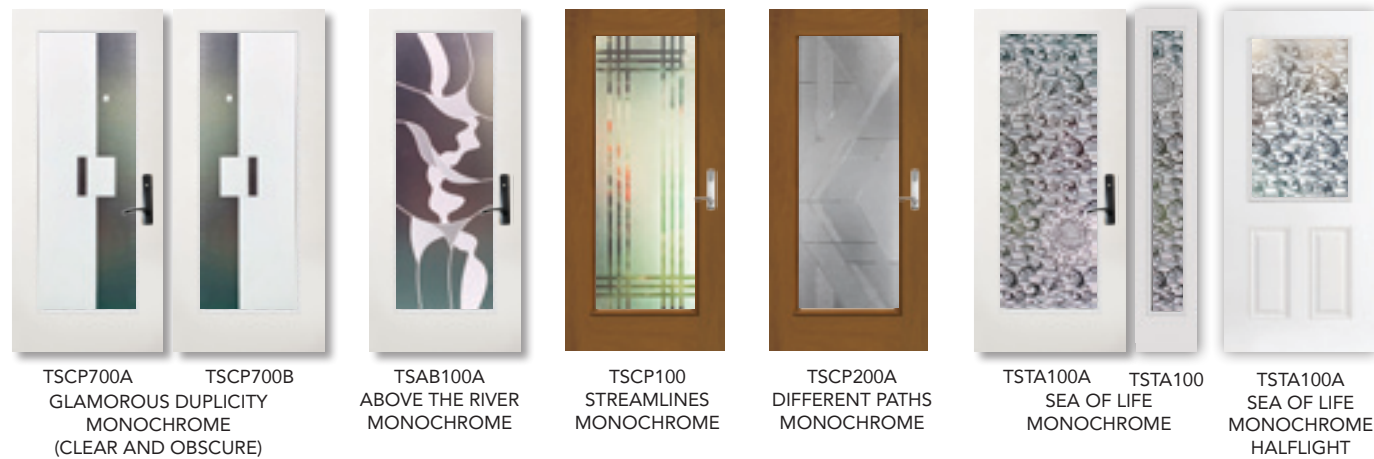

TEXTURED SERIES 6/8 AND 8/0 DOORS

OVERLAY ART GLASS DESIGNS

TSCP700A GLAMOROUS DUPLICITY MONOCHROME (CLEAR AND OBSCURE)   TSCP700B GLAMOROUS DUPLICITY MONOCHROME
TSAB100A ABOVE THE RIVER MONOCHROME   TSCP100 STREAMLINES MONOCHROME   TSCP200A DIFFERENT PATHS MONOCHROME
TSTA100A SEA OF LIFE MONOCHROME   TSTA100 SEA OF LIFE MONOCHROME HALFLIGHT   TSTA100A SEA OF LIFE MONOCHROME HALFLIGHT

		12"		14"		2/0		2/4		2/6		2/8		2/10		3/0	
6/8 AND 8/0 DOORS	TSCP700A GLAMOROUS DUPLICITY MONOCHROME									●	●	●	●	●	●	●	●
	TSCP700B GLAMOROUS DUPLICITY MONOCHROME									●	●	●	●	●	●	●	●
	TSAB100A ABOVE THE RIVER MONOCHROME									●	●	●	●	●	●	●	●
	TSCP100 STREAMLINES MONOCHROME									●	●	●	●	●	●	●	●
	TSCP200A DIFFERENT PATHS MONOCHROME										●	●	●	●	●	●	●
	TSTA100A SEA OF LIFE MONOCHROME					●	●	●	●	●	●	●	●	●	●	●	●
	TSTA100 SEA OF LIFE MONOCHROME SIDELIGHT	●	●	●	●												
TSTA100A SEA OF LIFE MONOCHROME HALFLIGHT										●	●	●	●	●	●	●	

● HVHZ STOCK   ● HVHZ SPECIAL ORDER   ● WBD STOCK   ● WBD SPECIAL ORDER
All door sizes shown can be built as double door systems. Bullet points indicate size and design availability, not skin type. Possible skin types include DRG woodgrain and DRS smooth skin. Most options are available in both skin types.