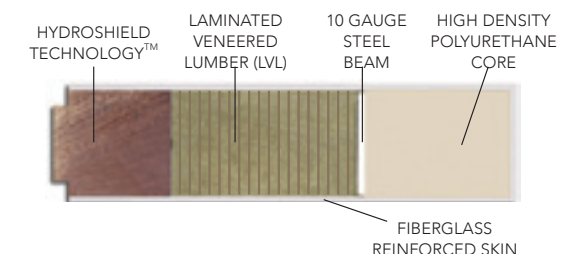

plastpro®
Fiberglass 8ft.
Smooth Skin

DOOR CROSS SECTION