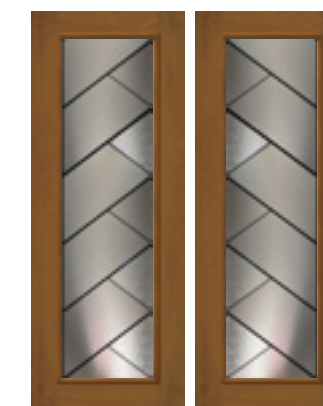

8/0 DOORS

DRG0080 612UPTORBA
DRG0080 612UPTORBB

	PART NUMBER	12"	14"	2/0	2/4	2/6	2/8	2/10	3/0
6/8 DOORS	DRS40 684RLI						• •	• •	• •
	DRG00 686RLI • SLG00 694RLI	• •	• •				• •	• •	• •
	DRG00 687RLI					• •			
8/0 DOORS	DRG0080 612RLI • SLG0080 493RLI	• •	• •				• •	• •	• •

• HVHZ STOCK • HVHZ SPECIAL ORDER • WBD STOCK • WBD SPECIAL ORDER
All door sizes shown can be built as double door systems. Bullet points indicate size and design availability, not skin type. Possible skin types include DRG woodgrain and DRS smooth skin. Most options are available in both skin types.

	PART NUMBER	12"	14"	2/0	2/4	2/6	2/8	2/10	3/0
6/8 DOORS	DRG00 • 686UPTORBA						• •	• •	• •
	DRG00 • 686UPTORBB						• •	• •	• •
8/0 DOORS	DRG0080 • 612UPTORBA						• •	• •	• •
	DRG0080 • 612UPTORBB						• •	• •	• •

• HVHZ STOCK • HVHZ SPECIAL ORDER • WBD STOCK • WBD SPECIAL ORDER
All door sizes shown can be built as double door systems. Bullet points indicate size and design availability, not skin type. Possible skin types include DRG woodgrain and DRS smooth skin. Most options are available in both skin types.