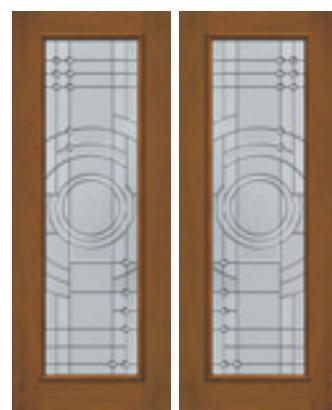

8/0 DOORS

DRG0080 612ENTBCA   DRG0080 612ENTBCB