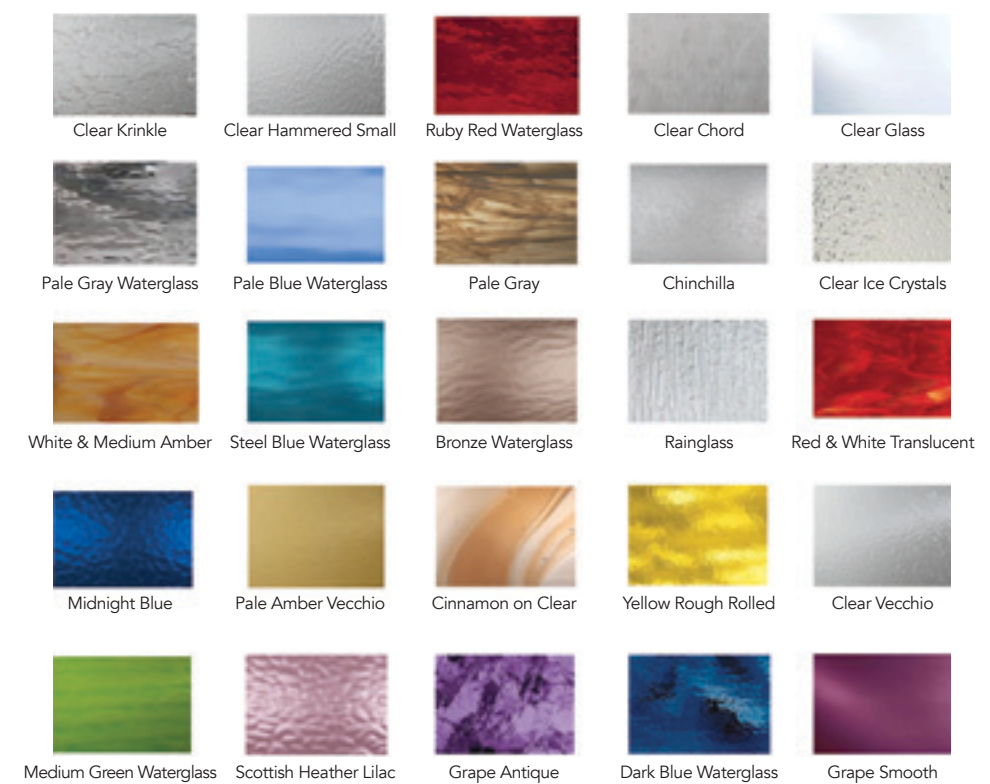

INTERIOR GLASS PANE OPTIONS

**For additional glass color and textured options see our Kenyon's Custom Glass Catalog at BHIFlorida.com
For specifications, sizing limits and framing materials see page 96-99.**