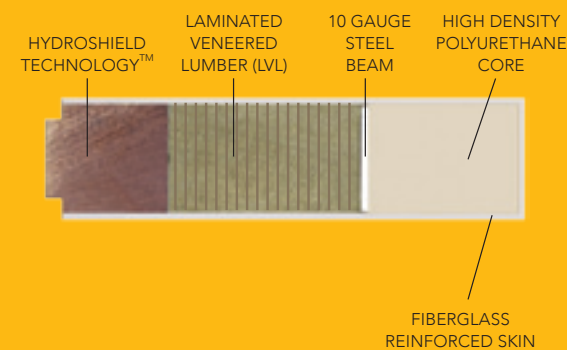

*High Velocity
Hurricane Zone &
Wind-Borne Debris*

All wood grained doors are sold unfinished and natural color is tan. Can be painted or stained.

All smooth doors are sold unfinished and natural color is white. Can be painted or faux finished.

THE MAKINGS OF A BETTER DOOR:

HYDROSHIELD™ TECHNOLOGY
Strength and protection against moisture infiltration

LAMINATED VENEERED LUMBER (LVL)
Strength, durability and hardware reinforcement

10 GAUGE STEEL BEAM (NON-HVHZ ONLY)
Prevents thermal bowing

HIGH DENSITY POLYURETHANE CORE
Energy efficiency and noise reduction

FIBERGLASS REINFORCED SKIN
High impact and dent resistant

IMPACT RATED
SOLID PANEL FIBERGLASS

ALL DOOR SYSTEMS ARE SOLD UNFINISHED.