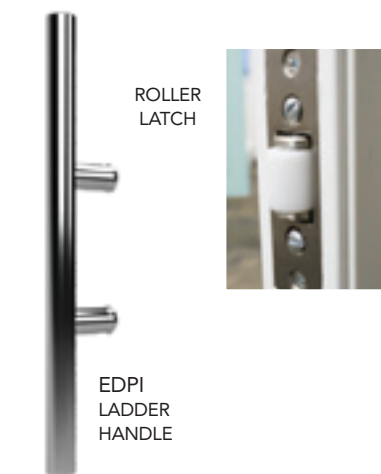

6/8 DOORS

FLUSH LONDON 6 PANEL VOG SOHO SYDNEY

ROLLER LATCH

EDPI LADDER HANDLE

	PART NUMBER	2/8	2/10	3/0
6/8 DOORS	FLUSH	● ●		● ●
	LONDON 2-PANEL	● ●		● ●
	6 PANEL	● ●		● ●
	VOG			● ●
	SOHO	● ●		● ●
	SYDNEY			● ●
PULL HANDLES	EDPI60SS 316 60" 316 stainless steel round handle (IN STOCK)			
	EDPI48SS 316 48" 316 stainless steel round handle (IN STOCK)			
	EDRL exterior door roller latch US15 Satin Nickel color (IN STOCK)			