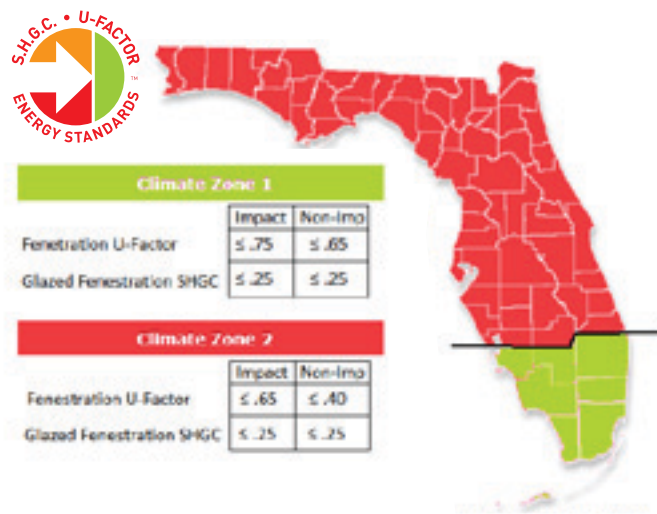

Florida Energy Efficiency Requirements