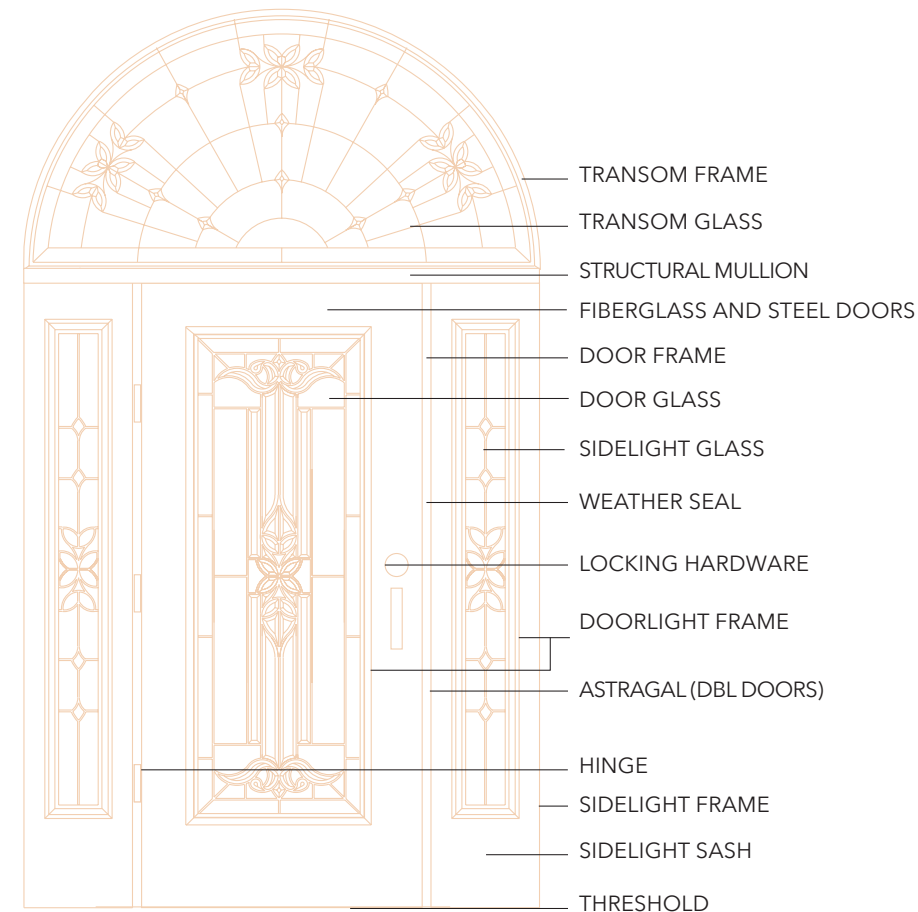

THE BHI SYSTEM

*Quality components
create the total package.*

BHI Doors is a collection of best-in-class components (doors, doorglass, frames, astragals, weather seals, thresholds, locksets, and hardware) used to create entry systems with enduring good looks and superior performance. The majority of our door systems are tested to the HVHZ (High Velocity Hurricane Zone) standards, the most stringent hurricane codes ANYWHERE in the United States. Most all of the BHI Door systems meet the minimum Florida Energy code.

Great craftsmanship, beautiful glass patterns, multiple finish hardware options, superior construction, and energy-saving features all come together in a wide range of entry systems that enhance the value of your home and add beauty to everyday living.

BHIDoors *Commitment*

All products featured are in stock ready to be built unless marked special order.

Unless otherwise noted, all products featured can be built into door systems that are compliant with hurricane structural, hurricane impact and the latest energy codes.

BHI Doors continues our commitment to service excellence as we bring enduring beauty and value to exterior doors throughout Florida. – established in 1954.

Add beauty to and increase the value of your home with ODL's innovative line of doorglass.

FIBERGLASS DOORS AND PF FRAMES™

A lifetime of exceptional durability and performance for every door around your home.

CUSTOM GLASS

Custom glass for doors, sidelights, windows and transoms.

VENTILATING DOORS

Let in the breeze without compromising security with an optional window insert in your door (with a security screen).

BHI Weather-seals

Keep cool air in and keep bugs out while benefiting from improved energy efficiency.

OVERLAY ART LAMINATE

Endless changeable options of patent pending premium overlay art glass laminate.

THRESHOLDS & ASTRAGALS

For additional security and weather protection our systems use DLP thresholds and astragals.

ETCHED GLASS

An unique line of doorglass inserts styled for Florida living. Traditional sandblasting is used to etch clear glass with a variety of nature and obscure designs.

STEEL DOORS

Advanced manufacturing techniques, modern designs, and pre-finished options. Affordable, stylish, and available in many colors.

TRILENNIUM™

MULTI-POINT LOCKS

The ultimate fiberglass door security system. Multiple latches and bolts guard against forced entry and create additional weather sealing.

RESIDENTIAL LOCKSETS

Superior functionality, easy installation, and secure performance.

BHIHinges

Specially designed for high-performance and tested for long lasting endurance.

Every component in the BHI System is backed by the manufacturer's warranty. For specific warranty information please see our resources page at BHIFlorida.com.