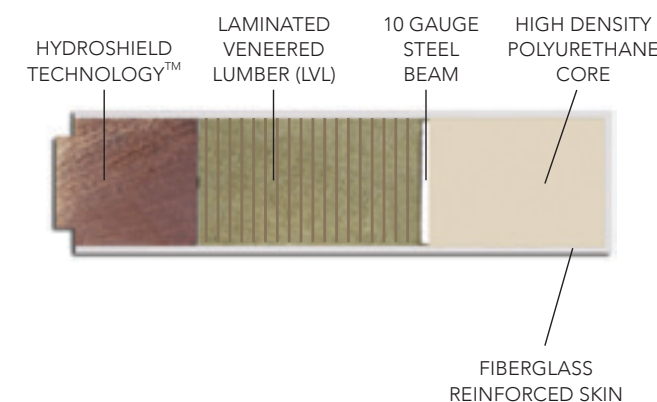

DOOR CROSS SECTION

PART NUMBER	12"	14"	2/0	2/4	2/6	2/8	2/10	3/0
DRG2980 • 2-PANEL						●		●
DRG6080 • 6-PANEL						●		● ●
DRG0080 • FLUSH			●		●	● ●	●	● ●
DRG4180 • TRUE 4-PANEL								●

● HVHZ STOCK ○ HVHZ SPECIAL ORDER ● WBD STOCK ○ WBD SPECIAL ORDER

All door sizes shown can be built as double door systems.
Some models available Fire Rated, minimum quantities may apply.

PART NUMBER	12"	14"	2/0	2/4	2/6	2/8	2/10	3/0
DRG8080 • 8-PANEL CENTER ARCH								●
DRG3080 • 3-PANEL						●		●

● WBD STOCK ○ WBD SPECIAL ORDER

All door sizes shown can be built as double door systems.
Some models available Fire Rated, minimum quantities may apply.