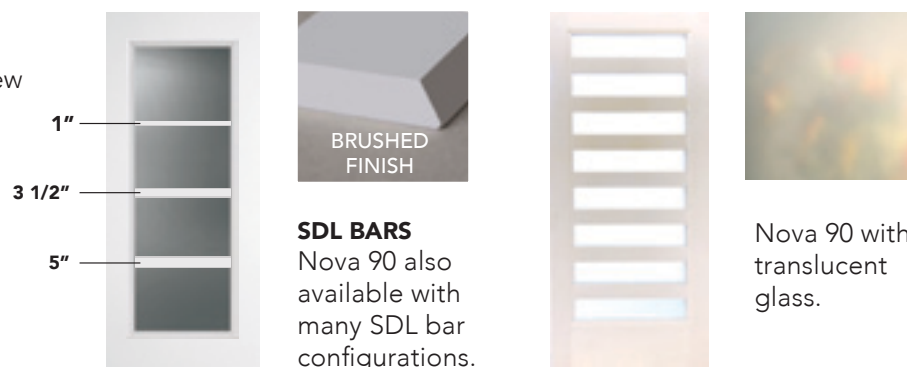

One Light Turtle Glass

Thousands of marine turtles nest in U.S. coastal areas. State and local ordinances protect hatchling turtles by limiting the brightness of inside-to-outside visible light transmittance.

Turtle Glass is Solar Gray - Solar Gray / SGSG

Full Length LVL Reinforcement (Hinge & Strike Side, For Extra Rigidity)

Insulated 1" Glass that offers 10% wider view

Compression Molded Fiberglass Skin

Integrally Molded Glass Stop

High Density Polyurethane Foam

Available Special Order: White Translucent and Blinds Between Glass

All door panels are sold unfinished. Nova 90 smooth skin is a white brushed texture.