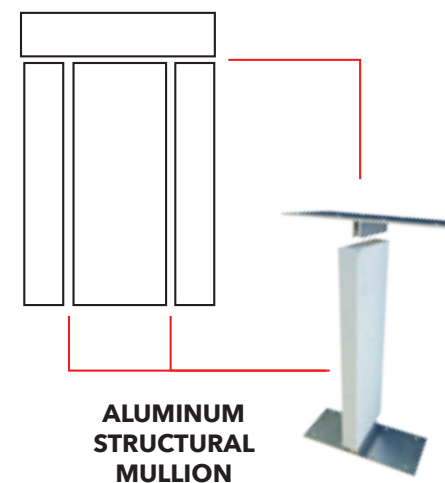

Structural member 2x4 wood

Example 3; A single door unit with 2 sidelights configuration (OXO) utilizing a 2 /10 x 6/8 door with 2 sidelights 14". Add the 2/10 door unit width of 35.5" to 2 each 14" sidelight units at 15.5" each and add 1.5" each for the 2 2x4 Mullions needed for between the two sidelights = 69.5"