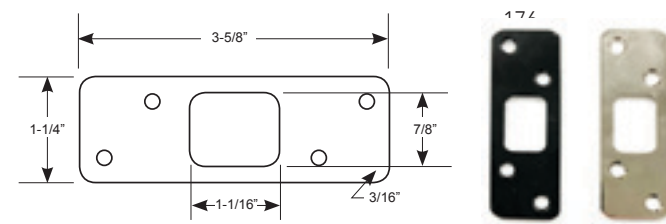

COMPONENTS & HARDWARE DOORFRAMES & MOLDING

plastpro® PF FRAMES™

Doorframes & Moldings

This rigid Poly-Fiber formulation door jamb offers the very best in product performance, and is easy to use. Our innovative PF Frames can be machined like wood, look and feel like wood, and can be painted or stained. The noticeable difference comes down to the strength and durability.

- Closed Cellular Structure
- Twice The Screw-Holding Power of Wood
- Rigid Poly-Fiber Formulation

DOOR FRAME 6/8, 7/0 & 8/0	JAMB (DOOR FRAME) DEPTH SIZE			
	4-9/16"	5-1/4"	6-9/16"	7-1/4"
SMOOTH FINISH	•	•	•	•
WOOD GRAIN FINISH	•	•	•	•

The closed cellular structure of our composite frames ensures that the molding will not absorb moisture, and that the frame will resist splitting, rotting and insect damage.

SECURITY STRIKE PLATES
(REQUIRED FOR USE WITH SOME HVHZ SINGLE DOOR UNITS)

SKU	DESCRIPTION	FINISH	CASE PK
YR02081BLACK	1-1/4"x3-5/8" DEADBOLT SECURITY STRIKE	BLACK	12
YR02081US26	1-1/4"x3-5/8" DEADBOLT SECURITY STRIKE	BRIGHT CHROME	12

SEE PAGE 170.

COMPONENTS & HARDWARE BRICKMOLD

plastpro®

Brickmold & Trim

- White smooth molding can be painted or faux finished
- Tan textured molding can be painted or stained

BRICKMOLD AND MOLDING SMOOTH

SKU	SIZE	DESCRIPTION	FINISH
PFWBM17685	85"x1-1/2"x5/8"	Smooth PF Brickmold	White
PFWBM176102	102"x1-1/2"x5/8"	Smooth PF Brickmold	White
PFWBM18085	85" x 3/16"x2"	Smooth PF Brickmold	White
PFWBM180102	102"x1-3/16"x2"	Smooth PF Brickmold	White
PFMTS24M10000	100"x2-1/2"	Smooth PF Mullion Strip	White
PFWSSM100	100"x11/32"x9/16"	Smooth PF Sidelite Stop Molding	White

BRICKMOLD AND MOLDING TEXTURED