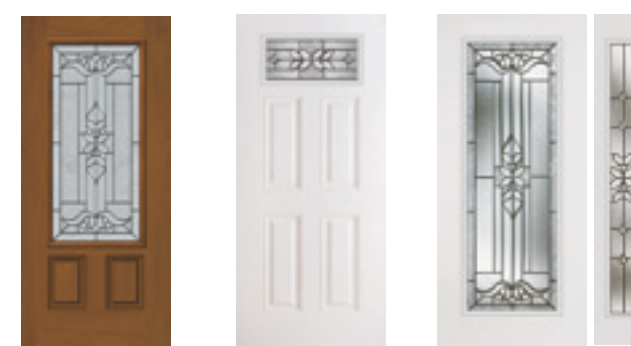

6/8 DOORS

DRG49 607CD

DRS40 651CD

DRS00 686CD
SLS00 694CD