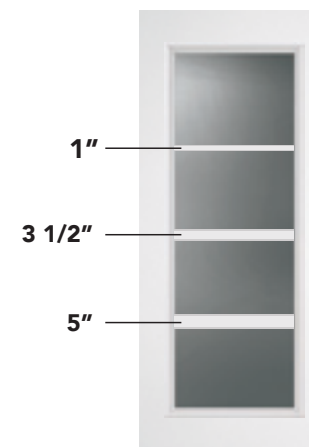

Simulated Divided Lights

The glass texture can be felt on the inside panes on the following designs: Chinchilla, Micro-Granite, Rain and Streamed.

Available glass textures are all Low-E

Many SDL bar configurations available.