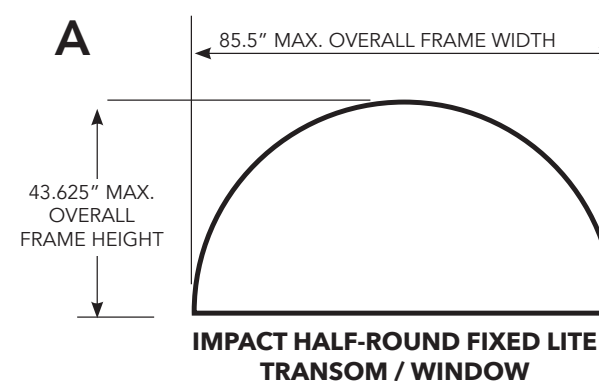

Structural member 2x4 wood

Example 3; A single door unit with 2 sidelights configuration (OXO) utilizing a 2 /10 x 6/8 door with 2 sidelights 14". Add the 2/10 door unit width of 35.5" to 2 each 14" sidelight units at 15.5" each and add 1.5" each for the 2 2x4 Mullions needed for between the two sidelights = 69.5"