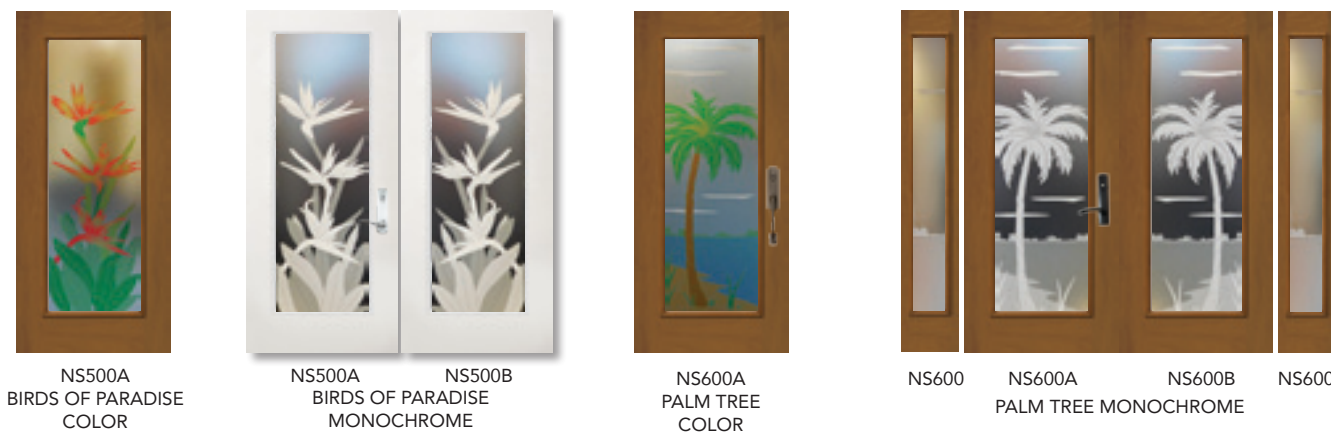

NATURE SERIES 6/8 AND 8/0 DOORS

OVERLAY ART GLASS DESIGNS

		HVHZ IMPACT		WBD IMPACT		PART NUMBER															
		12"	14"	2/0	2/4	2/6	2/8	2/10	3/0												
6/8 AND 8/0 DOORS	NS500A BIRDS OF PARADISE COLOR					●	●	●	●	●											
	NS500A BIRDS OF PARADISE MONOCHROME					●	●	●	●	●											
	NS500B BIRDS OF PARADISE MONOCHROME					●	●	●	●	●											
	NS600A PALM TREE COLOR					●	●	●	●	●											
	NS600A PALM TREE MONOCHROME					●	●	●	●	●											
	NS600B PALM TREE MONOCHROME					●	●	●	●	●											
	NS600 PALM TREE MONOCHROME SIDELIGHT	●	●																		

● HVHZ STOCK ○ HVHZ SPECIAL ORDER ● WBD STOCK ○ WBD SPECIAL ORDER
All door sizes shown can be built as double door systems. Bullet points indicate size and design availability, not skin type. Possible skin types include DRG woodgrain and DRS smooth skin. Most options are available in both skin types.