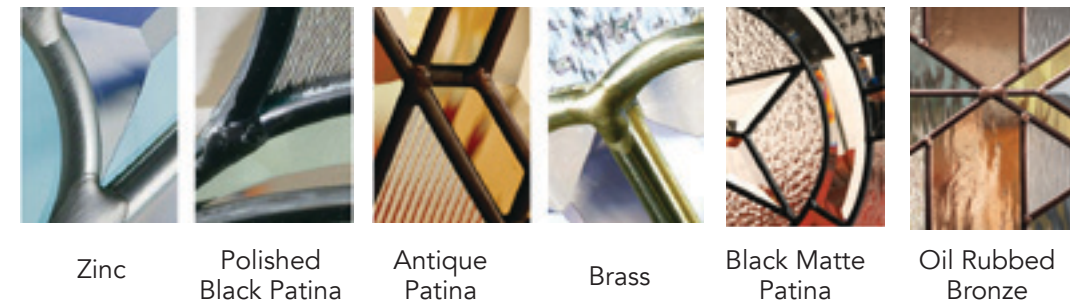

CAMING OPTIONS