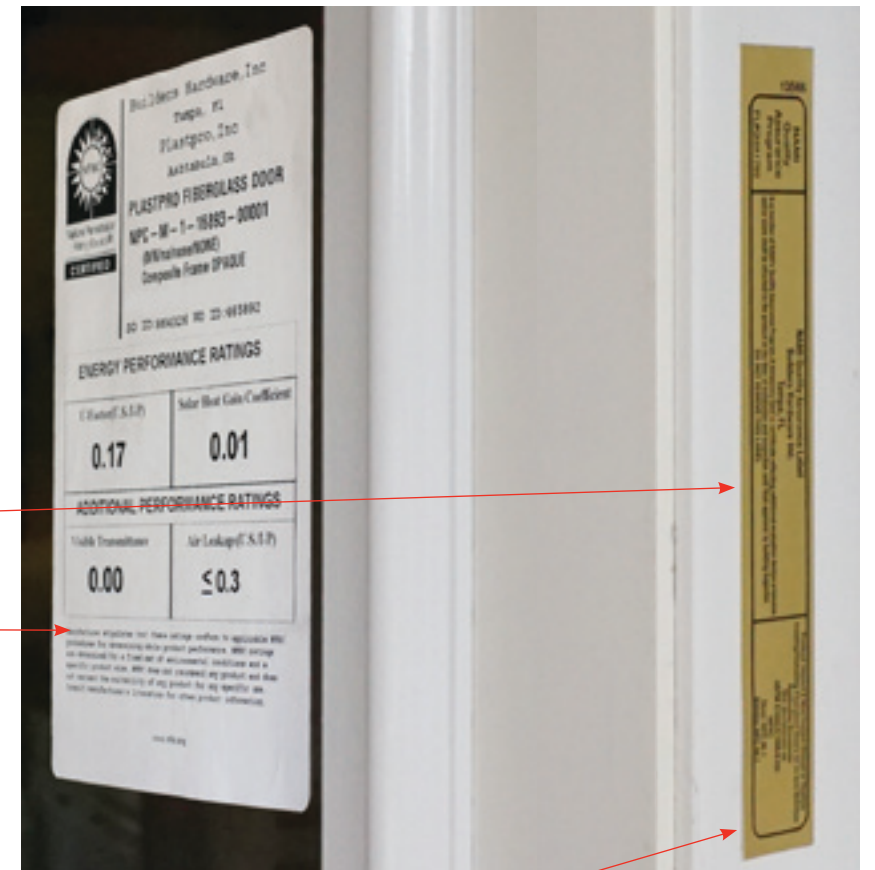

Florida Energy Efficiency Requirements

BHI and its suppliers of major components are Energy Star Partners. Energy Star Certified products are available upon request.

SELECTION OVERVIEW DOOR LABELING

ENERGY LABELING

BHI doors that meet the Energy Standards will have at least 2 Energy Performance labels.

- One permanent label attached to the hinge side of the door slab.
- One temporary label which will be attached to the face of the door.