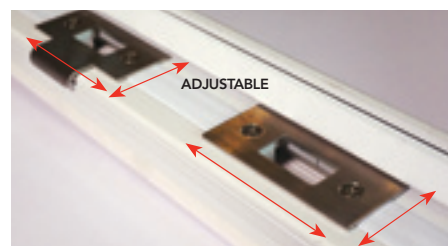

Available in White, Bronze or Stainable in 6/8, 7/0 and 8/0 sizes

Adjustability

4-way adjustable (horizontal and vertical) strike latch plates

Security

Flip lever locks

Precision

Slide bolt with machined center punch allows for precise bolt location and ease of installation.