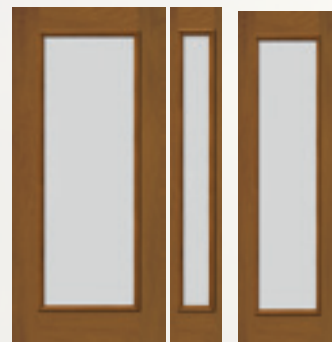

PERSPECTIVES

TEXTURED DOORGLASS

Blanca

LOW-E

Offering a high level of privacy and an understated backdrop, Blanca has a frosted, slightly stippled surface.

Privacy Rating 9

DRG00 686/687BLC
SLG00 694BLC
(687 FOR 2/6 DOORS) DRG00 624BLC