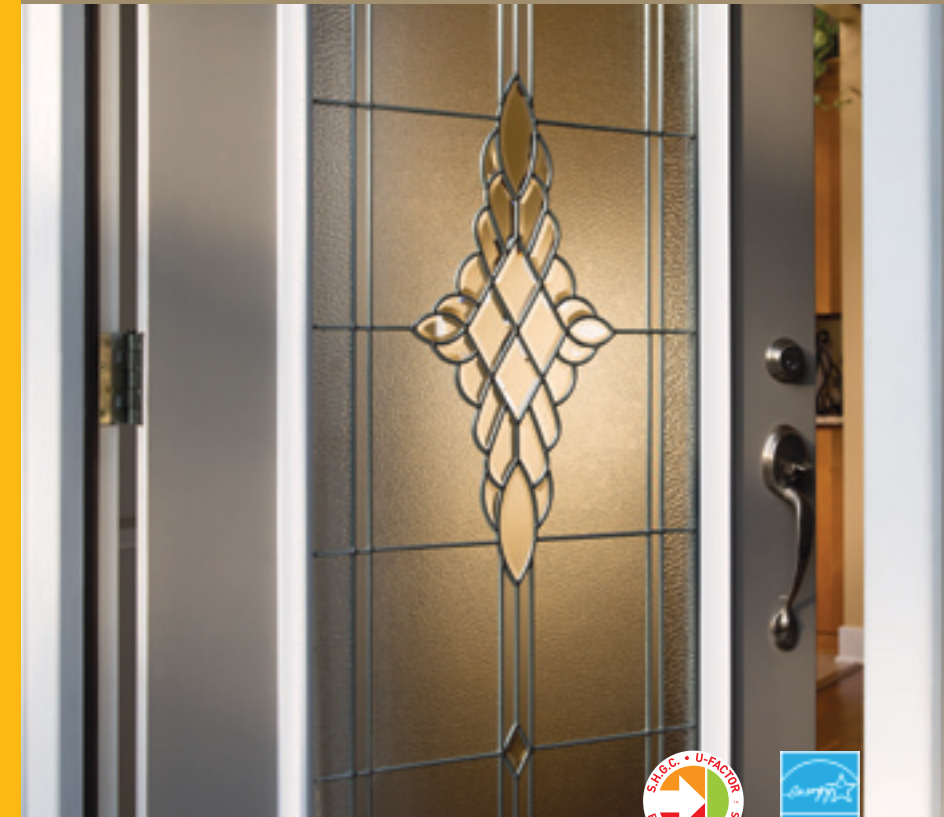

**IMPACT RATED
DECORATIVE**

ALL DOOR SYSTEMS ARE SOLD UNFINISHED
DRS = SMOOTH SKIN
DRG = WOODGRAIN TEXTURED SKIN
DRF = FIR GRAIN TEXTURED SKIN