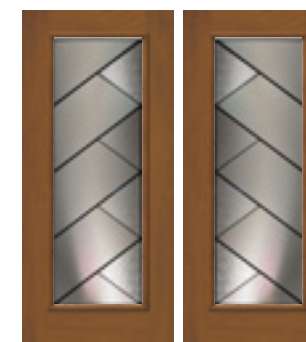

6/8 DOORS

DRG00 686UPTORBA
DRG00 686UPTORBB