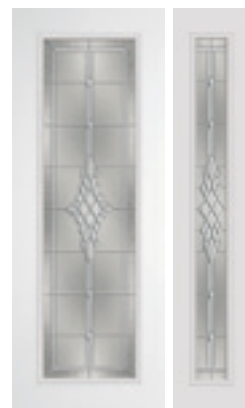

DRS0080 612GRC
SLS0080 493GRC