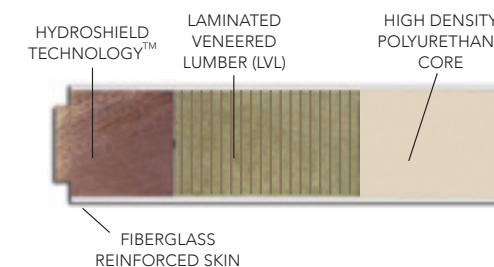

IMPACT SOLID PANEL

plastpro®
*Fiberglass 6/8
smooth skin*

These doors are scratch-resistant! Patented, pre-pigmented white skin infuses the door white through and through. Can be painted or faux finished to coordinate with your home decor.

All door systems are sold unfinished. Natural color of smooth doors are white.

RESIDENTIAL 25 YEAR LIMITED WARRANTY

plastpro®
*Fiberglass 6/8
smooth skin*

DOOR CROSS SECTION

6/8 DOORS

6/8 DOORS

PART NUMBER	12"	14"	2/0	2/4	2/6	2/8	2/10	3/0
DRS2D • 2-PANEL ARCH TOP						●		● ●
DRS2B • 2-PANEL SQUARE TOP						● ●		● ●
DRS41 • TRUE 4-PANEL						●		● ●
DRS60 • 6-PANEL WIDE PANEL DESIGN					● ●			● ●
DRS61 • "NARROW UTILITY" 6-PANEL						●	● ●	●
DRS63 • "NARROW UTILITY" 6-PANEL						●		
DRS00 • FLUSH			● ●	● ●	● ●	● ●	● ●	● ●
DRS61 7/0 • "NARROW UTILITY" 6-PANEL								●
DRS00 7/0 • FLUSH						●		●