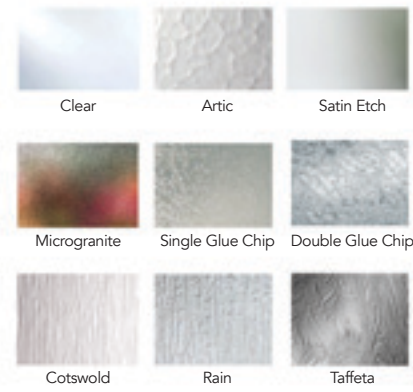

TEMPERED BACKER OPTIONS

The backer glass is the full glass pane that faces the inside of the home.