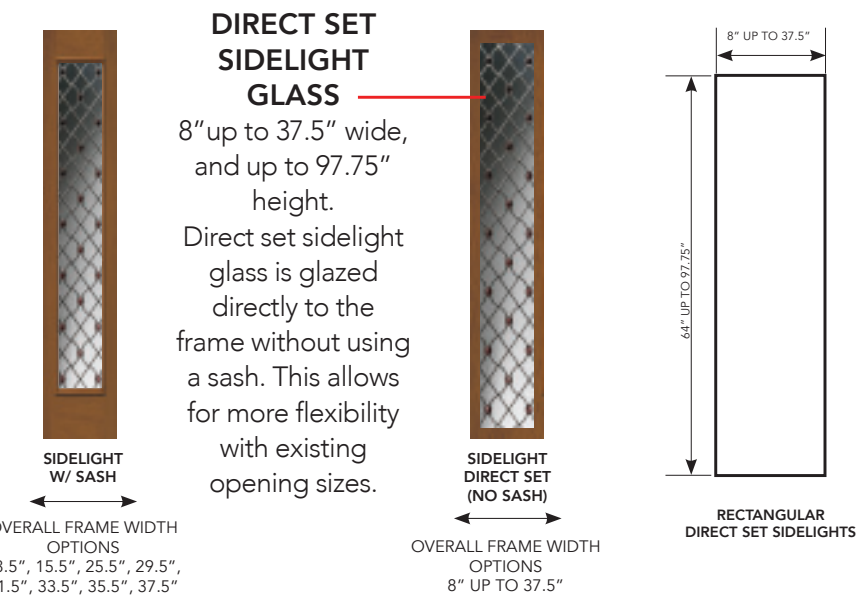

SPECIFICATIONS TRANSOMS, WINDOWS AND DIRECT SET SIDELIGHTS

SPECIFICATIONS TRANSOMS, WINDOWS AND DIRECT SET SIDELIGHTS

Impact rated transoms, windows and direct set sidelights are built and shipped as separate units from matching single and double door systems.

(A direct set sidelight is a system with glass glazed to frame with no sash).

Transoms, windows and direct set sidelights are built using composite smooth or textured frames.

PRODUCT APPROVALS

For WBD (Wind Borne Debris) FL# 27399.2

For HVHZ (High Velocity Hurricane Zone) FL# 27399.3

CONFIGURATIONS