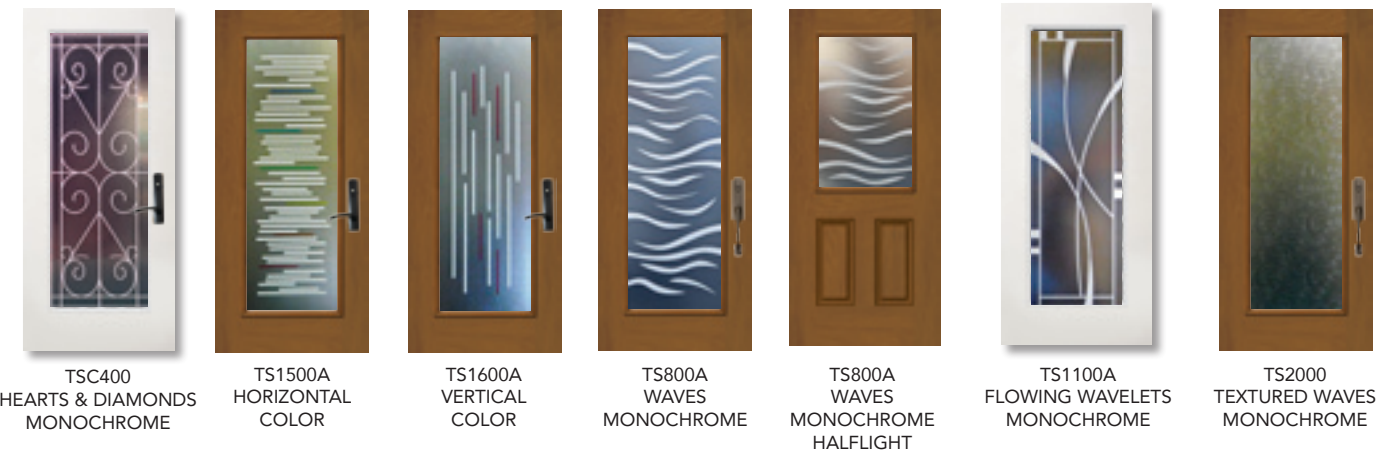

TEXTURED SERIES 6/8 AND 8/0 DOORS

OVERLAY ART GLASS DESIGNS

TSC400 HEARTS & DIAMONDS MONOCHROME   TS1500A HORIZONTAL COLOR   TS1600A VERTICAL COLOR   TS800A WAVES MONOCHROME   TS800A WAVES MONOCHROME HALFLIGHT   TS1100A FLOWING WAVELETS MONOCHROME   TS2000 TEXTURED WAVES MONOCHROME

		12"		14"		2/0		2/4		2/6		2/8		2/10		3/0	
6/8 AND 8/0 DOORS	TSC400 HEARTS & DIAMONDS MONOCHROME											●	●	●	●	●	●
	TS1500A HORIZONTAL COLOR											●	●	●	●	●	●
	TS1600A VERTICAL COLOR											●	●	●	●	●	●
	TS800A WAVES MONOCHROME											●	●	●	●	●	●
	TS800A WAVES MONOCHROME HALFLIGHT											●	●	●	●	●	●
	TS1100A FLOWING WAVELETS MONOCHROME											●	●	●	●	●	●
	TS2000 TEXTURED WAVES MONOCHROME											●	●	●	●	●	●

● HVHZ STOCK   ● HVHZ SPECIAL ORDER   ● WBD STOCK   ● WBD SPECIAL ORDER
All door sizes shown can be built as double door systems. Bullet points indicate size and design availability, not skin type. Possible skin types include DRG woodgrain and DRS smooth skin. Most options are available in both skin types.