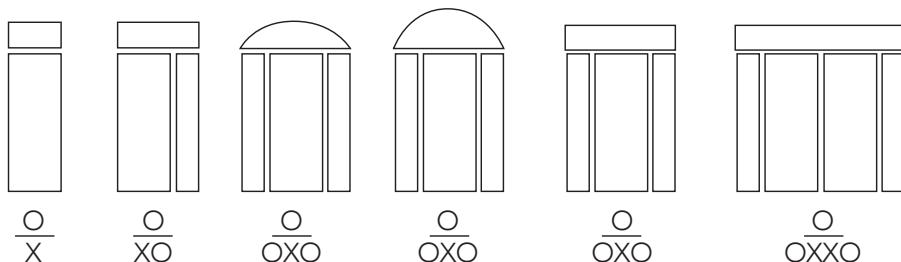

SPECIFICATIONS TRANSOMS, WINDOWS AND DIRECT SET SIDELIGHTS

SPECIFICATIONS TRANSOMS, WINDOWS AND DIRECT SET SIDELIGHTS

Impact rated transoms, windows and direct set sidelights are built and shipped as separate units from matching single and double door systems.

(A direct set sidelight is a system with glass glazed to frame with no sash).

Transoms, windows and direct set sidelights are built using composite smooth or textured frames.

PRODUCT APPROVALS

For WBD (Wind Borne Debris) FL# 27399.2

For HVHZ (High Velocity Hurricane Zone) FL# 27399.3

CONFIGURATIONS