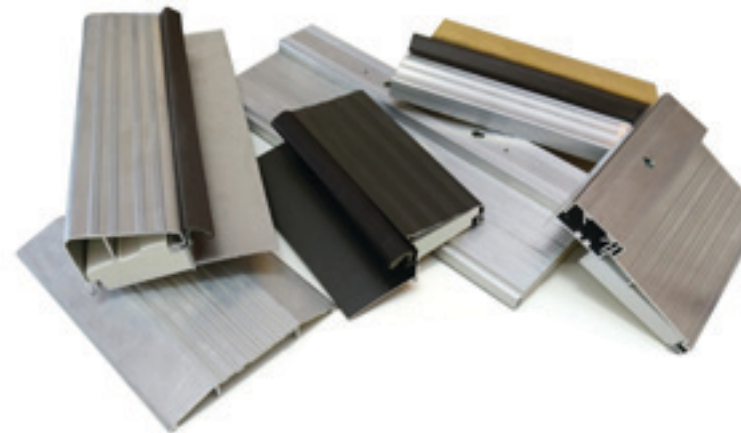

Available for inswing, outswing and handicap accessibility doors. Available as Bronze or Mill Finish.

Sizes: 4 9/16, (extenders for 5 1/4, 6 9/16, 7 1/4)

INSWING OR OUTSWING
HANDICAP

INSWING

OUTSWING

OUTSWING HVHZ