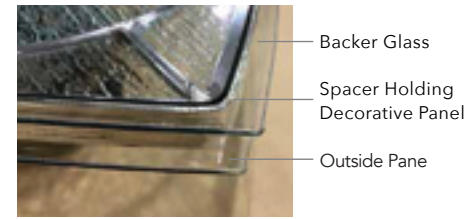

CAMING OPTIONS