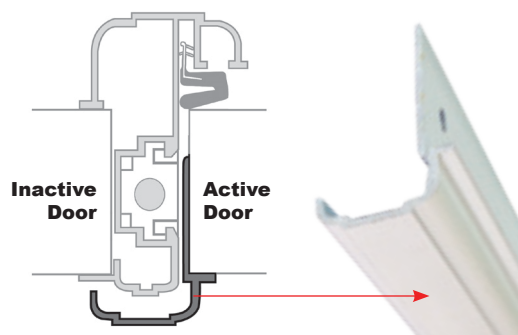

Add an Astragal Security Strip to any outswing double door combination for added security, a clean finished appearance, and eliminate the reveal between the doors.