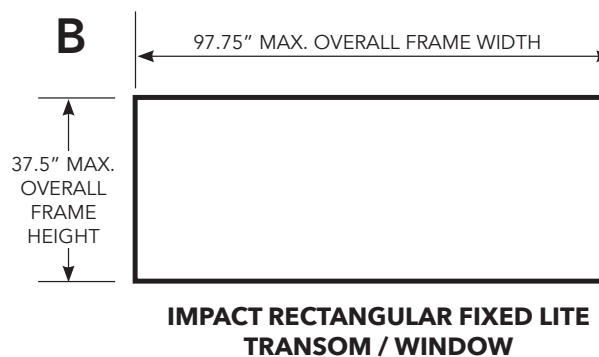

Structural member 2x4 wood

Example 3; A single door unit with 2 sidelights configuration (OXO) utilizing a 2 /10 x 6/8 door with 2 sidelights 14". Add the 2/10 door unit width of 35.5" to 2 each 14" sidelight units at 15.5" each and add 1.5" each for the 2 2x4 Mullions needed for between the two sidelights = 69.5"